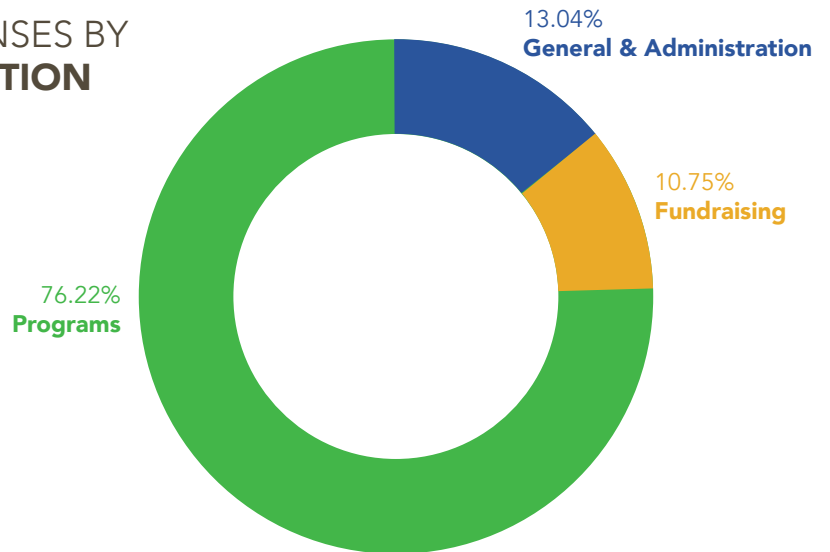

EXPENSES BY FUNCTION