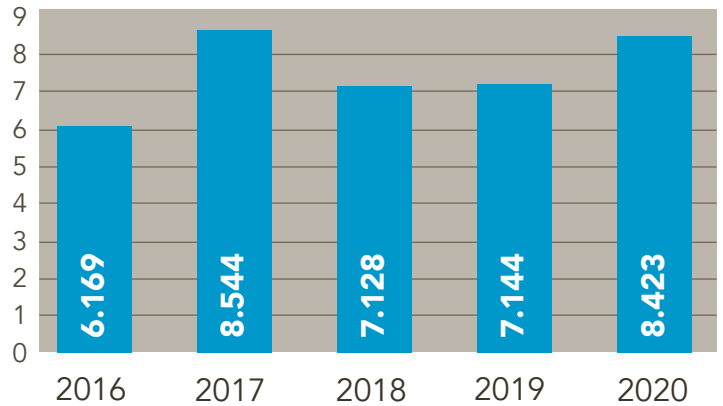

2020 BY THE NUMBERS

ANNUAL REVENUES in Millions